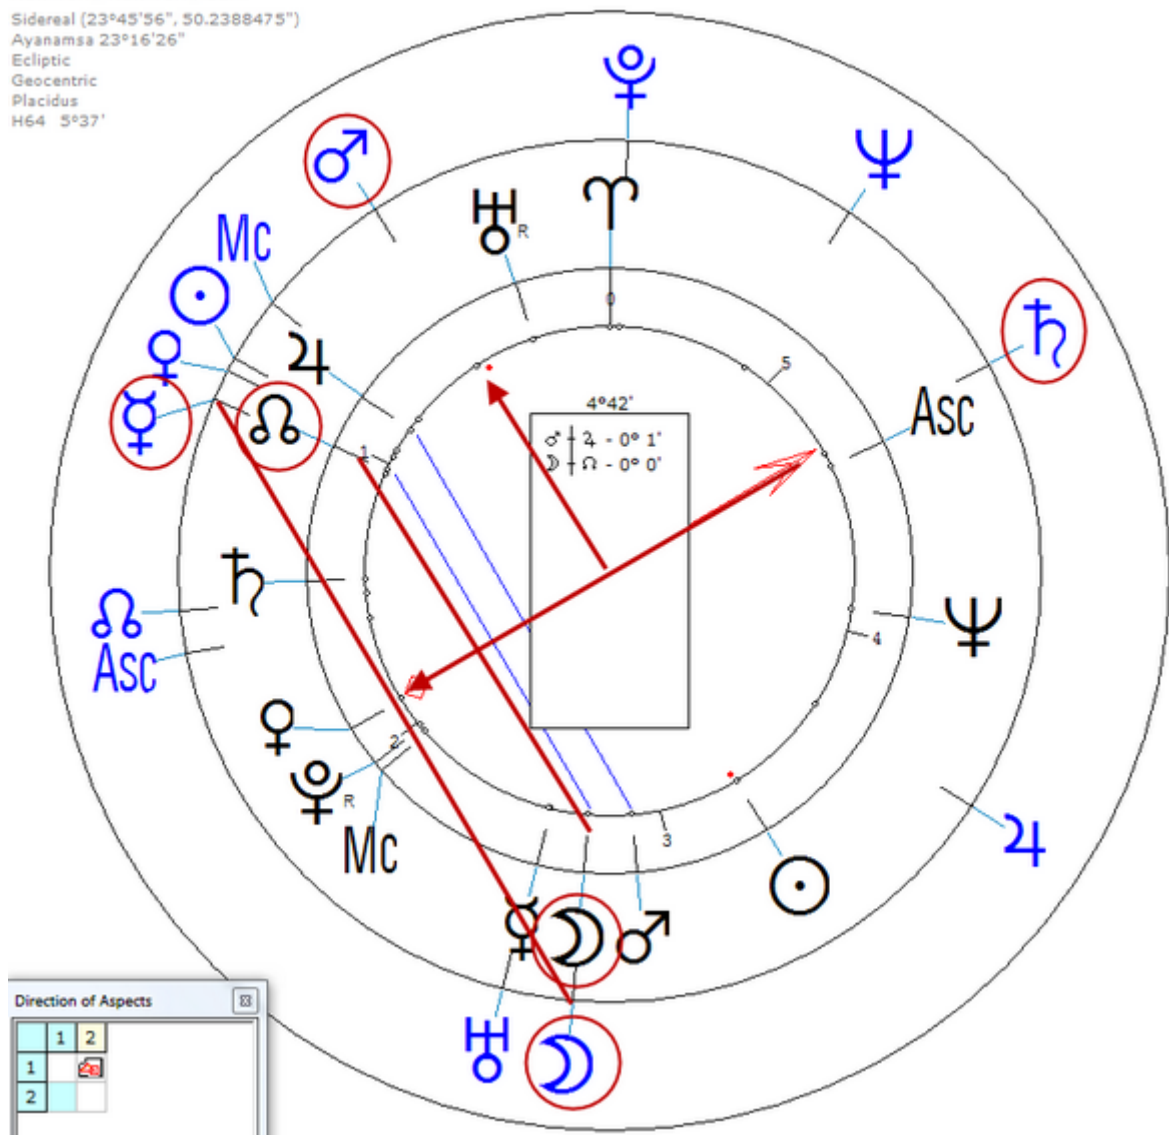

Cooper, Carter

27 January 1965 at 18:07 (= 6:07 PM)New York, New York, 40n43, 74w0

The first of two sons born to Gloria Vanderbilt and her fourth husband, Emory Cooper.

<https://www.astro.com/astro-databank/Cooper,_Carter>

Death by Suicide 22 July 1988 at 7:00 PM in Manhattan

Progressed Lunar Return (Harmonic 64)

Lunar ♀/♃ = Lunar ♂ = Lunar ♃ = ♃n/♁n

Cooper, Carter

27 January 1965 Wed 18:07 (GMT-5) 40°42'51"N 74°00'23"W
New York, New York, USA

Sidereal (23°45'56", 50.2388475")
Ayanamsa 23°16'26"
Ecliptic
Geocentric
Placidus
H64 5°37'